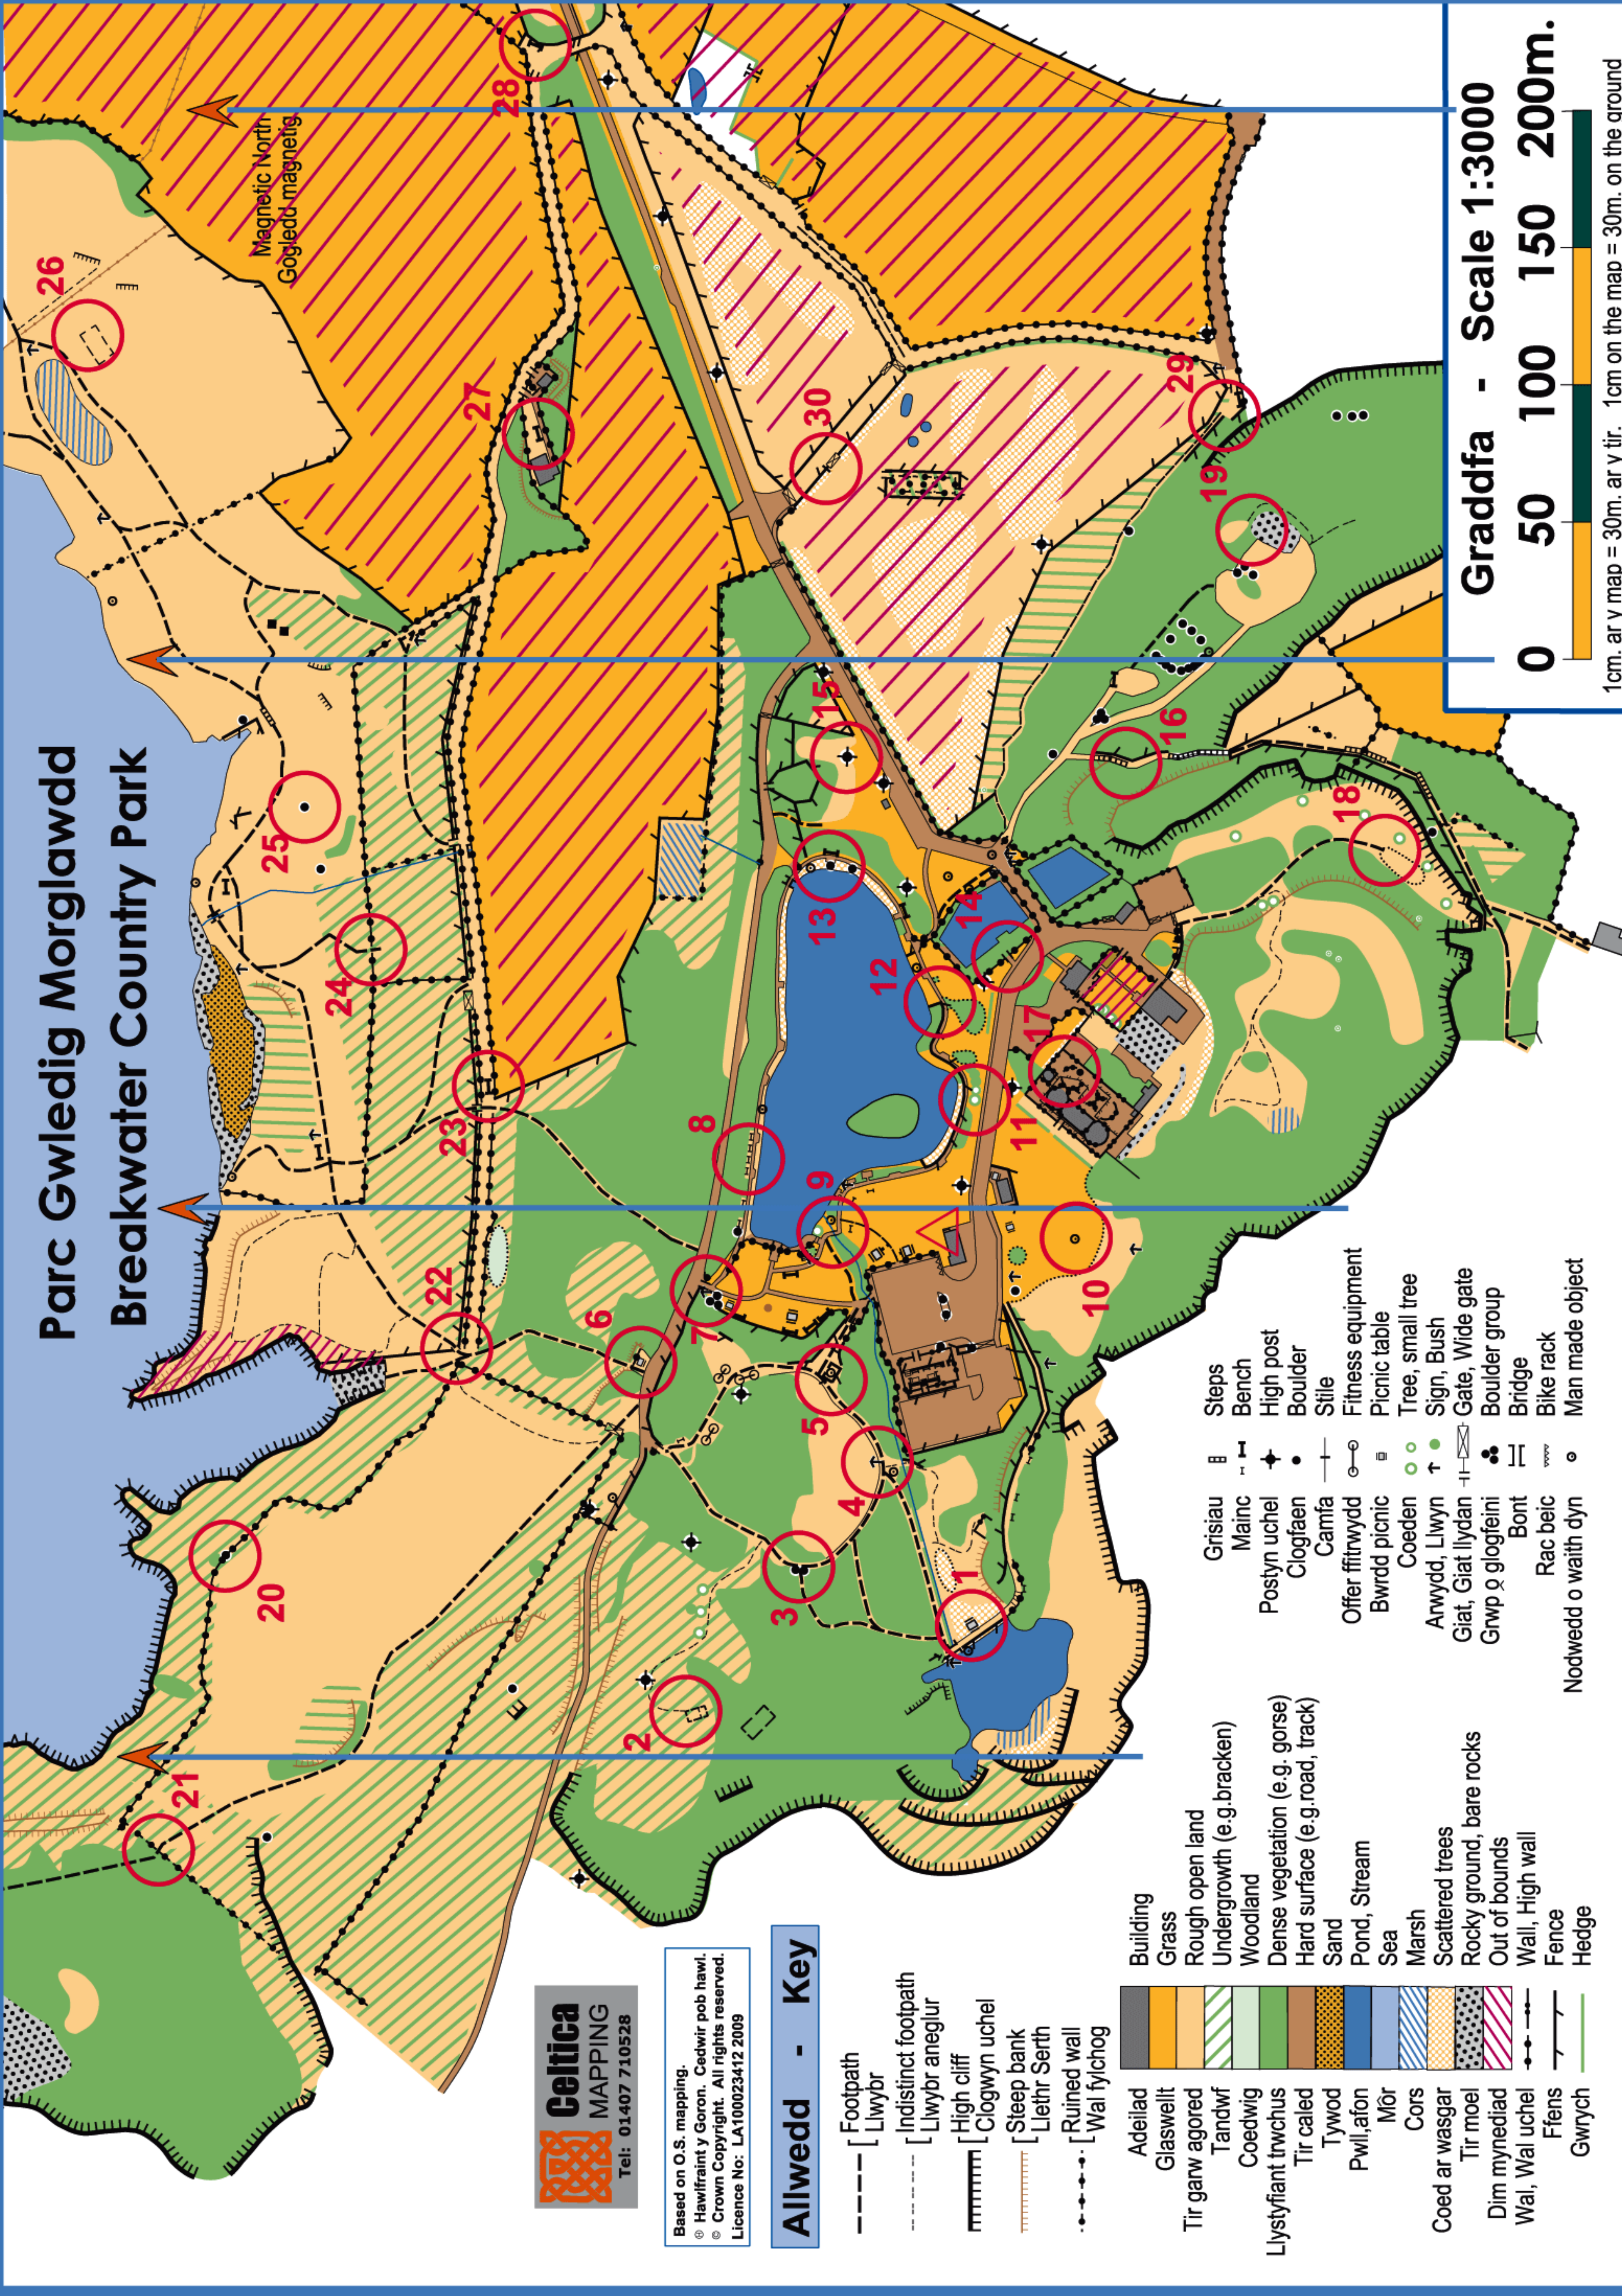

Parc Gwledig Morglawdd Breakwater Country Park

Magnetic North
Gogledd-magnetig

Based on O.S. mapping.
© Hawffraint y Goron. Cedwir pob hawl.
© Crown Copyright. All rights reserved.
Licence No: LA100023412 2009

Allwedd - Key

- Footpath
- Liwybr
- Indistinct footpath
- Liwybr aneglur
- High cliff
- Clogwyn uchel
- Steep bank
- Llethr Serth
- Ruined wall
- Wâl fychog

- Building
- Grass
- Rough open land
- Undergrowth (e.g.bracken)
- Woodland
- Dense vegetation (e.g. gorse)
- Hard surface (e.g.road, track)
- Sand
- Pond, Stream
- Sea
- Marsh
- Scattered trees
- Rocky ground, bare rocks
- Out of bounds
- Wall, High wall
- Fence
- Hedge

- Grisiau
- Mainc
- Postyn uchel
- Clogfaen
- Camfa
- Offer ffirwydd
- Bwrdd picnic
- Coeden
- Anwydd, Liwyn
- Giat, Giat llydan
- Grwp o glogfeini
- Bont
- Rac beic
- Nodwedd o waith dyn
- Steps
- Bench
- High post
- Boulder
- Stile
- Fitness equipment
- Picnic table
- Tree, small tree
- Sign, Bush
- Gate, Wide gate
- Boulder group
- Bridge
- Bike rack
- Man made object

Graddfa - Scale 1:3000
0 50 100 150 200m.

1cm. ar y map = 30m. ar y tir. 1cm on the map = 30m. on the ground